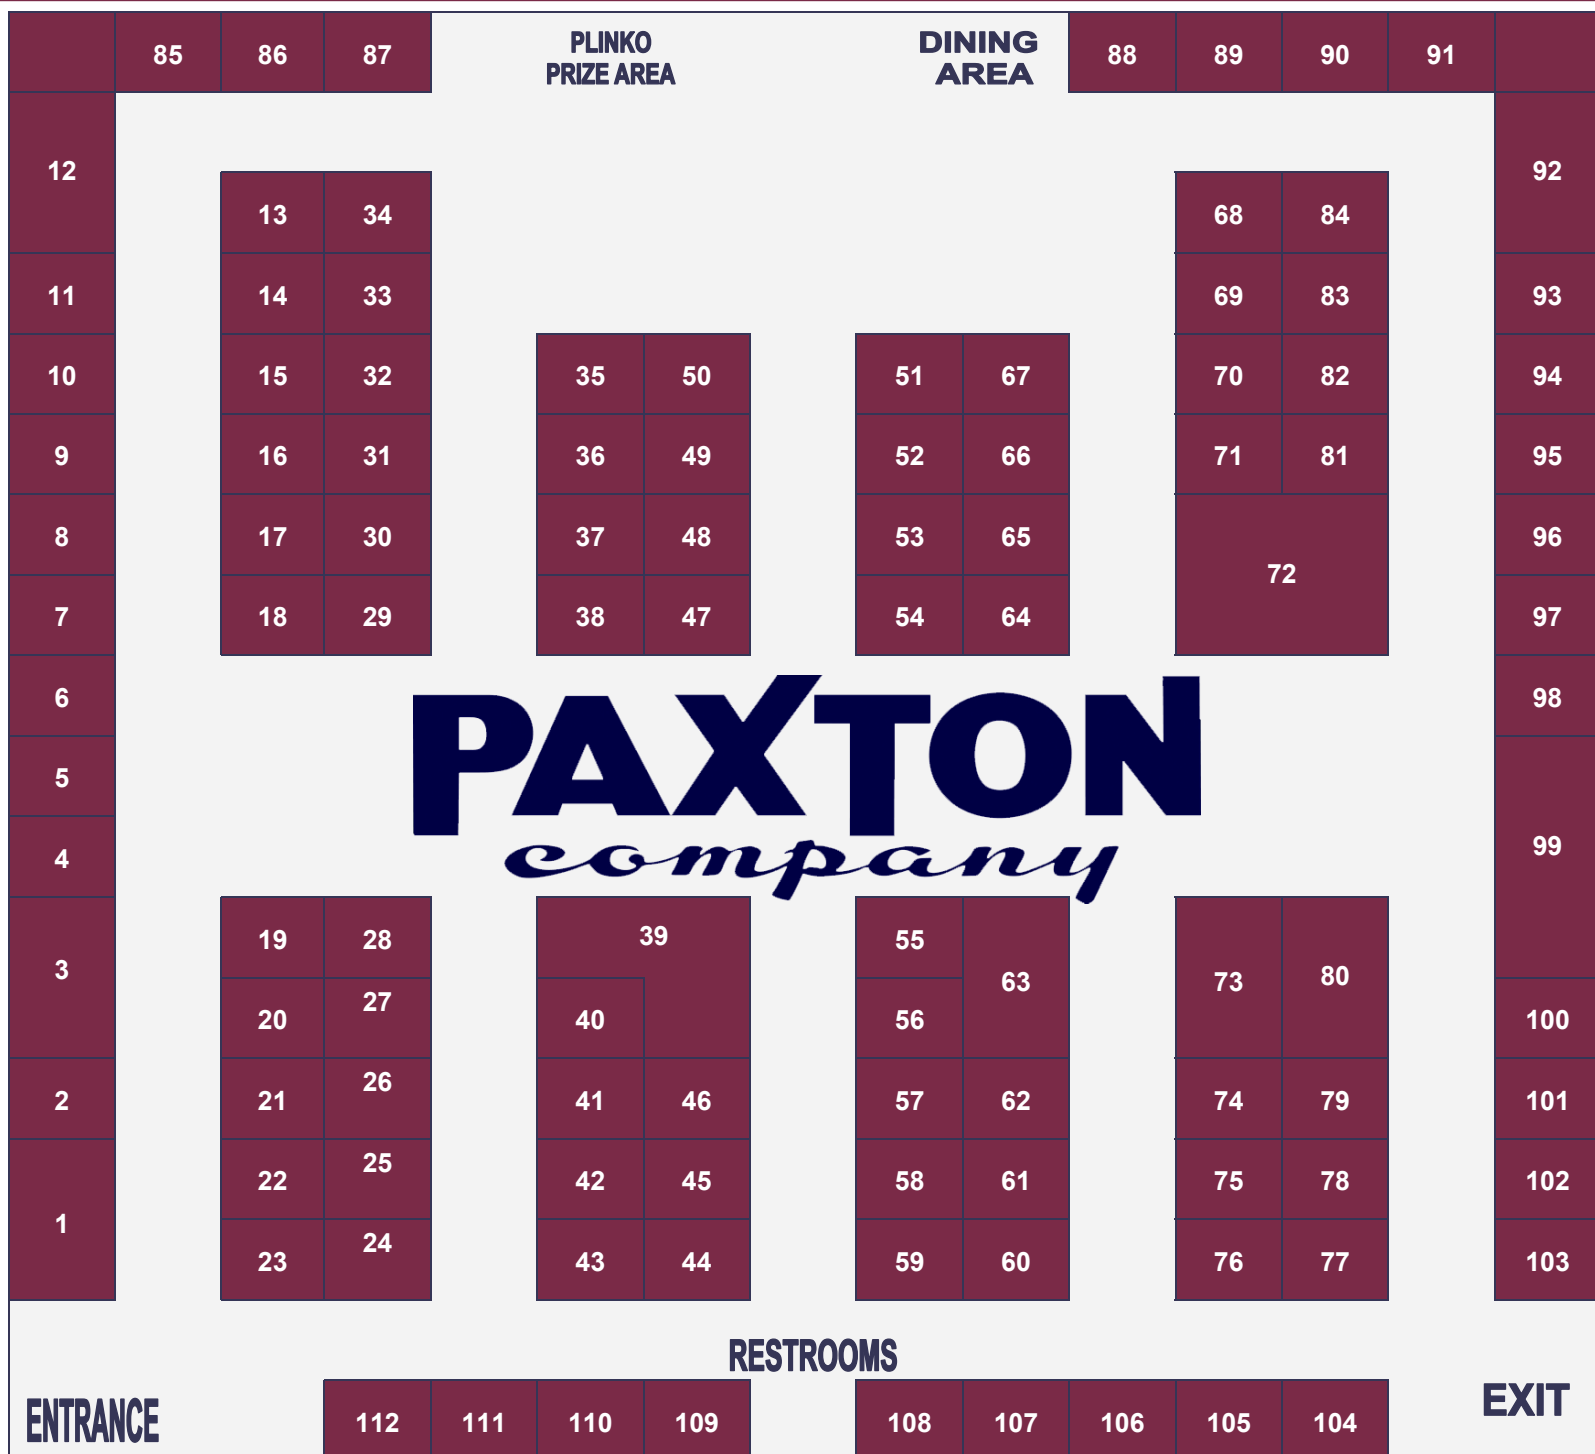

2018 Paxton Mid-Atlantic Marine Expo

Happy Hour 2:00 - 4:00

TIE DOWN
MANUFACTURING INGENUITY

SEASTAR SOLUTIONS

derema GROUP

Starbrite

Taylor Made PRODUCTS

Martyr

LUMITEC

CUSHMAN 800 HAULER GOLF CART

Must be present to win,
See 3M or Jabsco Rule booths for details
Drawing at 3pm

JABSCO

rule

3M

Popcorn Cart 2:00 - 4:00

AWLGRIP

Interlux
yachtpaint.com

EXPO DIRECTORY

39 3M	23 CPD	95 Johnson Pumps	77 Piedmont Plastics	59 Star Wipers
32 Absolute Outdoor	28 CRC	66 K100	33 Polyform	12 Starbrite
26 ACR	84 Crewsaver	66 Kinetic Fuel	37 Presta Products	109 Sudbury
53 Advance Coatings	42 Davis Instruments	69 Kiwi Grip	38 Preval	22 Sunrise Ind.
67 Alexseal	10 Dexter Marine	102 Klean Strip	99 ProMariner	84 Survitec
57 Americana Tire	90 Diab	51 Klein Tools	89 PropSpeed	26 Swobbit
99 Ancor	18 Dock Edge	94 Lenco	91 Pro-Set	40 Taco Metals
65 Attwood Corp	33 Dometic	6 Lewmar	69 PYI	9 Taylor Made Products
72 Awlgrip	96 Duramax Marine	47 Linzer	88 Quick USA	112 TD Mops
44 Barr Marine EDM	105 Dynabrade	49 Lopolights	108 Racor	49 Tera Pump
81 Bel-Ray	101 Encore Plastics	8 Lumitec	78 Raritan	31 TH Marine Supplies
35 Bennett Marine	23 Endurance Tech	111 Magnum Energy	18 Rocna	11 Tie Down Engineering
100 Blue Sea Systems	36 Evercoat	99 Marinco	55 Rule	109 Tip Top Teak
75 Boatbuckle	83 Falcon	82 Marine Fasteners	30 S.M. Arnold	18 Titan
62 Boatlife	80 Fein Power Tools	43 Marine Tex	49 Safe-T	56 Tricel
63 Brownell Boat Stands	61 Fireboy	18 Martyr	71 Sata Spray Equipment	92 Trident Rubber
29 Buck Algonquin	47 First Watch	23 Mas Epoxy	4 Scandvik	34 Turning Point Propellers
61 C.E. Smith	111 Forespar	99 Mastervolt	76 Scepter	1 Uflex
20 Caframo	42 Fortress Anchors	19 Mate USA	75 Schmitt Ongaro	45 Unicord
76 Cal June	70 Fulton	97 Meguiar's	47 Sea Fire	84 Valvtect
87 Camco Mfg.	85 Fusion	74 Midland Metals	48 Sea Tech	49 VDO
18 Canada Metals	65 Garelick	60 Mirka	3 Sea-Dog Line	68 Vectorply
52 Carbon-Core	54 Glomex Marine Antennas	16 Moeller	24 Sealite USA	50 Vetus Maxwell
104 Carborundum	2 Gold Eagle	49 MTI/Safe-T	14 SeaStar	64 Weego
93 Carver Ind.	107 GoLight	25 Mustang Survival	41 SEM	48 Weldmount
74 Caviness Woodworking	110 Groco	85 Newmar	86 Shakespeare	70 Wesbar
31 Centek	110 Hella	58 NGK Spark Plugs	106 Shurflo	91 West System
70 Cequent	27 Hubbell	89 Oceanmax	95 Shurhold	65 Whale
7 Clear Cote	82 Ideal	86 Octopus Oil	15 Sierra	73 Whitecap Ind
74 Cole Hersee	48 IEWC	17 Orion Safety Products	21 Signal Mate	5 Wise Company
46 Collinite	72 Interlux	46 Paxton	103 Soundown	79 Wooster Brush Company
49 Continental	55 Jabsco	98 Perko	2 Sta-Bil	
57 Corona	83 Jensen	43 Philadelphia Resins	85 Standard Horizons	

October 25, 2018

Pre-register at
www.MidAtlanticMarineExpo.com

8am - 4pm
1000 19th St, Virginia Beach VA
Virginia Beach Convention Center